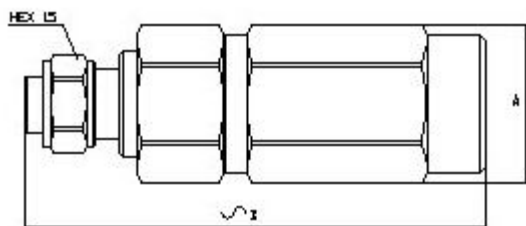

**IEC-KONEKTORY**

Krimpovací IEC-konektory	
Typ	Kabel
IECM-56-UNIV 4.9/8.8	Cavel-11/50 FC
IECF-56-UNIV 4.9/8.8	Cavel-11/50 FC

**IECM-56 UNIV 4.9/8.8**

**IECF-56 UNIV 4.9/8.8**

**IEC 14M**

IEC 14M - konektory	
Typ	Kabel
IEC14M-01	Cavel-SAT 703
IEC14M-03	CommScope-2.2/8.8CER
IEC14M-12	Belden-C6
IEC14M-13	Cavel-22/99FC
IEC14M-25	CommScope-3.3/13.5CER
IEC14M-32	Cavel-17/73FC
IEC14M-44	Cavel-27/115FC
IEC14M-46	Cavel-34/145FC
IEC14M-413	Belden-C4